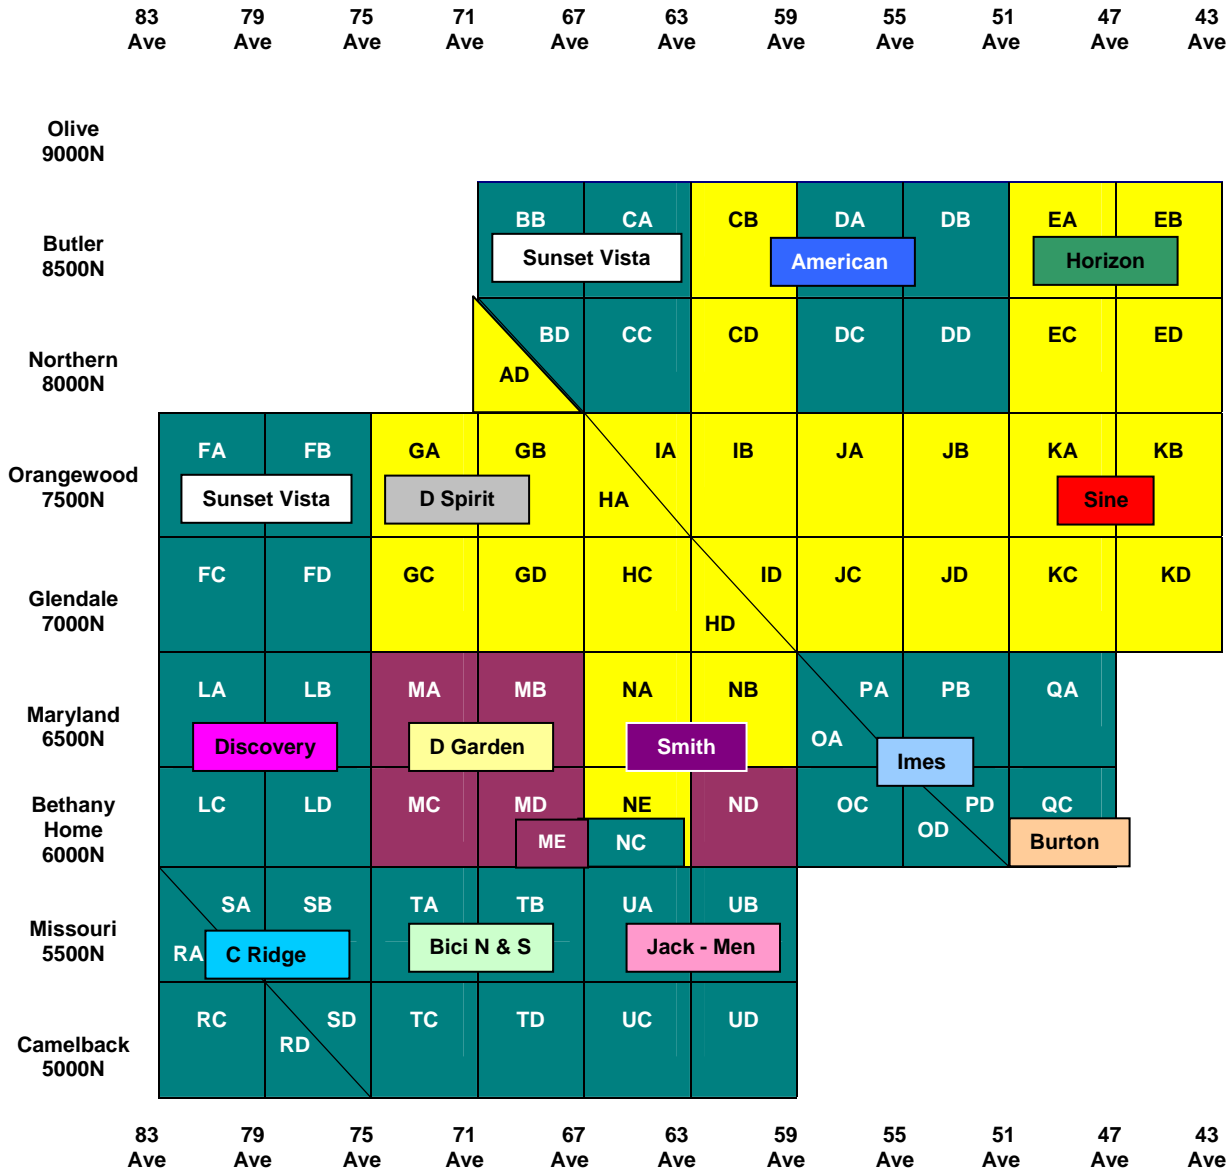

# GLENDALE ELEMENTARY SCHOOL DISTRICT #40

## 2007 – 2008 ATTENDANCE AREA MAP

### Middle School QUADRANT MAP

Imes	K - 8	(OA OC OD PA PB PD)
Smith	K - 5	(NA NB NE)
Sine	K - 8	(JD KA KB KC KD)
Jack	K - 3	(ND = DO Annex UA UB UC UD)
Mensendick	4 - 8	(ND = Grade 4 UA UB UC UD)
Burton	K - 8	(QA QC)
American	K - 8	(CB & CD = K - 5th DA DB DC DD)
Bici North	4 - 8	(NC TA TB TC TD)
Horizon	K - 8	(EA EB EC ED IA IB ID JA JB JC)
Bici South	K - 3	(NC TA TB TC TD)
Discovery	K - 8	(LA LB LC LD)
Desert Garden	K - 3	(BB & HC = Grades 1-2nd MA MB MC MD ME)
Coyote Ridge	K - 8	(RA RC RD SA SB SD)
Desert Spirit	K - 8	(HC = Grades K & 3-8 <sup>th</sup> AD GA GB GC GD HA HD)
Sunset Vista	K - 8	(BB = Grades K & 3-8 <sup>th</sup> BD CA CC FA FB FC FD)
Challenger	4 - 8	(ND = Grades 5-8th MA MB MC MD ME)
Landmark	6 - 8	(AD CB CD EA EB EC ED GA GB GC GD HA HC HD IA IB ID JA JB JC JD KA KB KC KD NA NB NE)