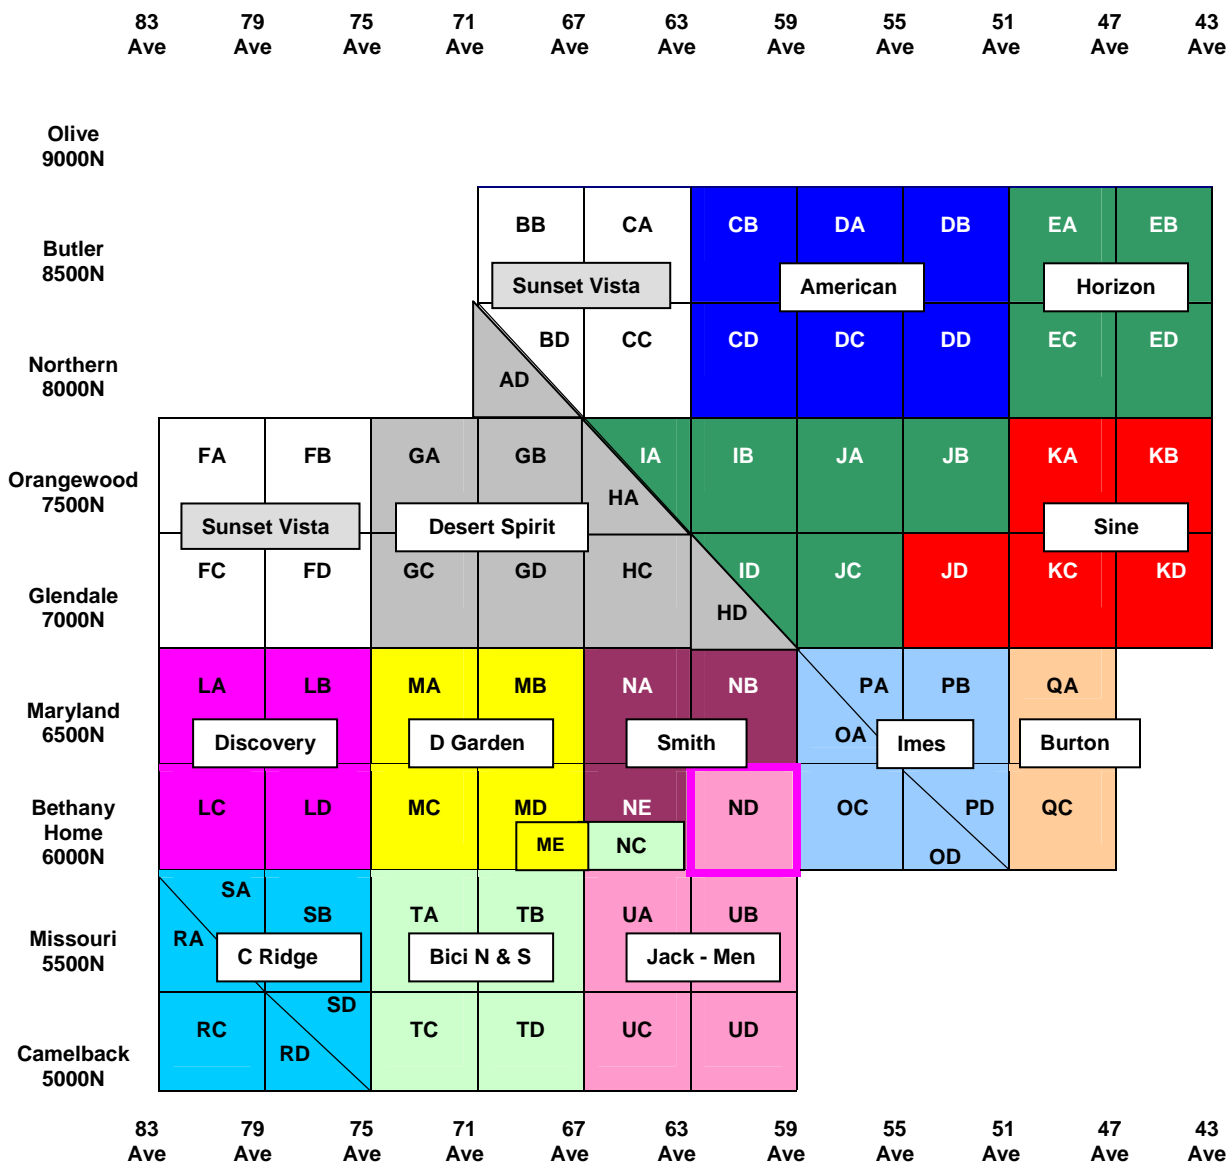

GLENDALE ELEMENTARY SCHOOL DISTRICT #40 2007 – 2008 ATTENDANCE AREA MAP QUADRANT MAP

	Imes	K - 8	(OA OC OD PA PB PD)
	Smith	K - 5	(NA NB NE)
	Sine	K - 8	(JD KA KB KC KD)
	Jack	K - 3	(ND = DO Annex UA UB UC UD)
	Mensendick	4 - 8	(ND = Grade 4 UA UB UC UD)
	Burton	K - 8	(QA QC)
	American	K - 8	(CB & CD = K - 5th DA DB DC DD)
	Bici North	4 - 8	(NC TA TB TC TD)
	Horizon	K - 8	(EA EB EC ED IA IB ID JA JB JC)
	Bici South	K - 3	(NC TA TB TC TD)
	Discovery	K - 8	(LA LB LC LD)
	Desert Garden	K - 3	(BB & HC = Grades 1- 2nd MA MB MC MD ME)
	Coyote Ridge	K - 8	(RA RC RD SA SB SD)
	Desert Spirit	K - 8	(HC = Grades K & 3-8th AD GA GB GC GD HA HC HD)
	Sunset Vista	K - 8	(BB = Grades K & 3-8th BD CA CC FA FB FC FD)
	Challenger	4 - 8	(ND = Grades 5 - 8 th MA MB MC MD ME)
	Landmark	6 - 8	(AD CB CD EA EB EC ED GA GB GC GD HA HC HD IA IB ID JA JB JC JD KA KB KC KD NA NB NE)